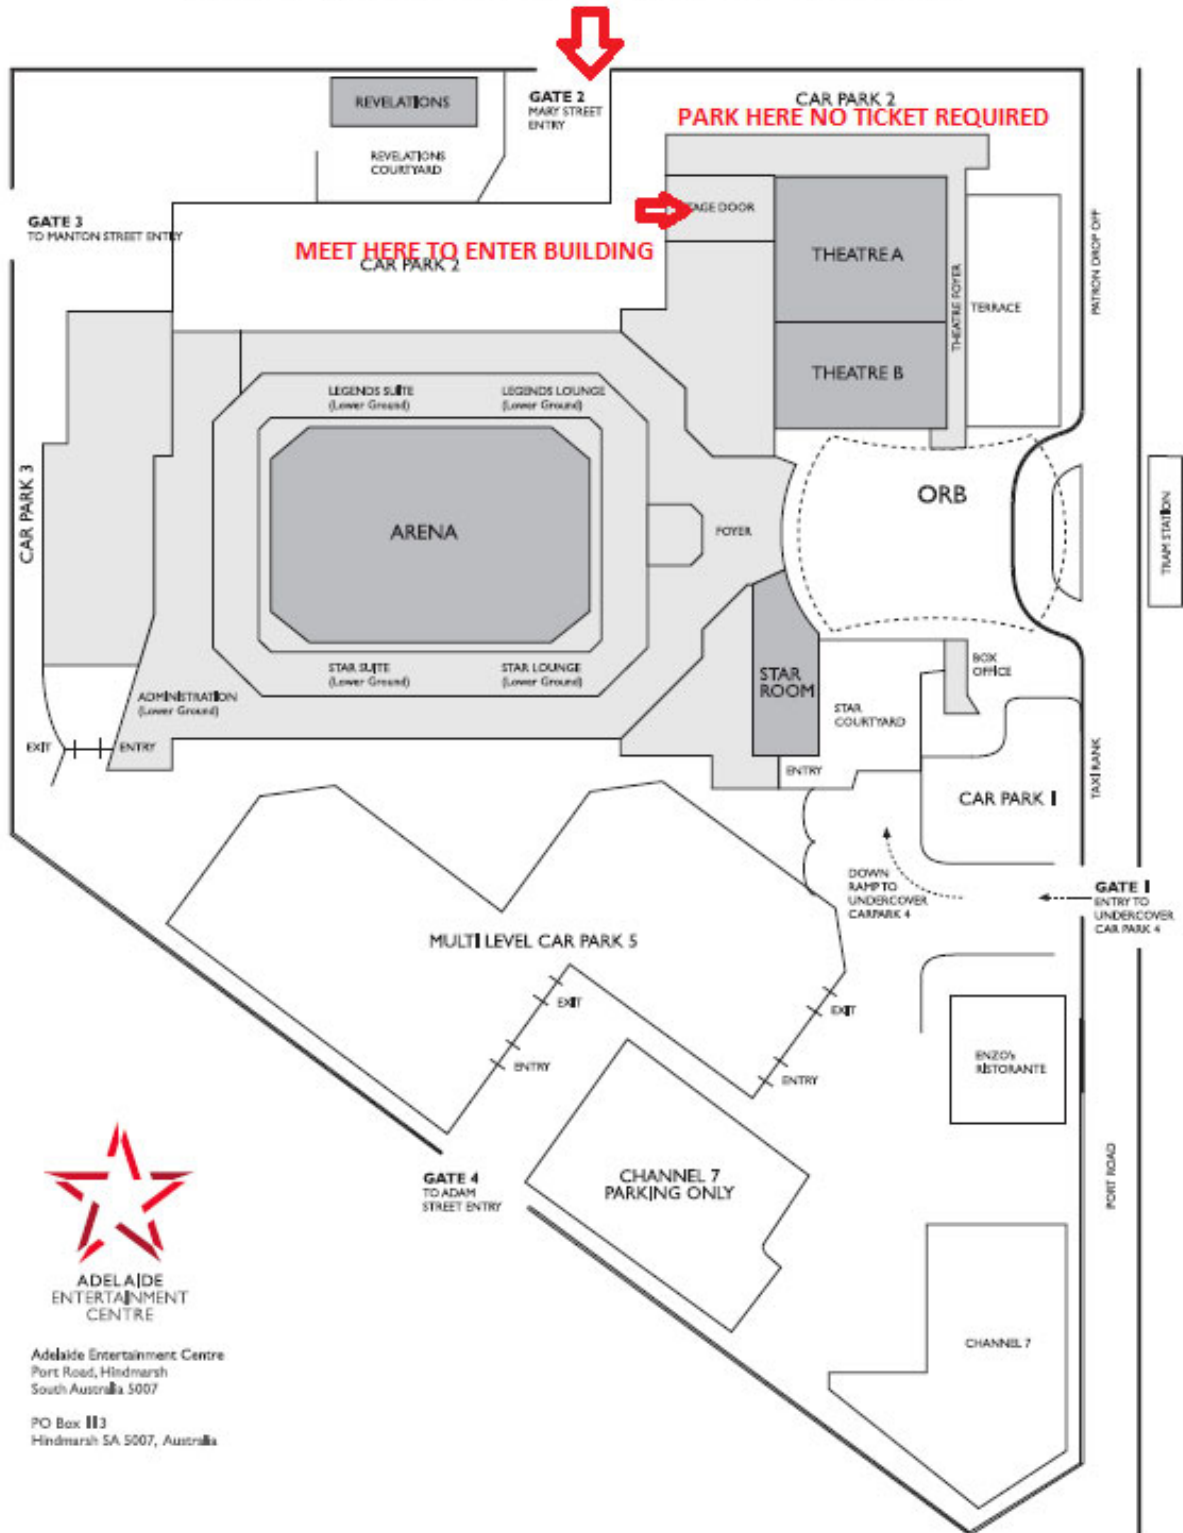

ADELAIDE ENTERTAINMENT CENTRE

ADELAIDE
ENTERTAINMENT
CENTRE

Adelaide Entertainment Centre
Port Road, Hindmarsh
South Australia 5007

PO Box 113
Hindmarsh SA 5007, Australia